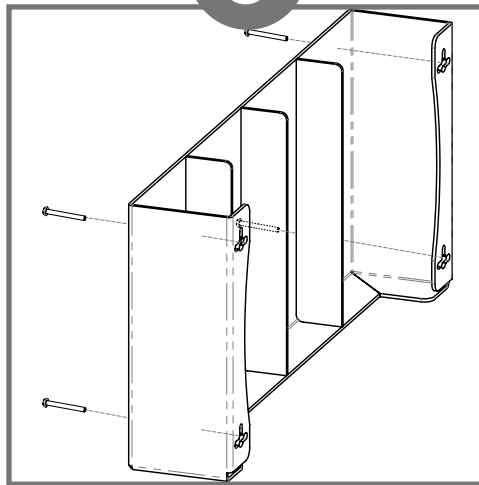

Dispenser should be mounted securely to a wall through keyholes in back with screws approved and provided by building maintenance.

Parts included:

- Dispenser

Tools required:

- No tools required to assemble glove box dispenser