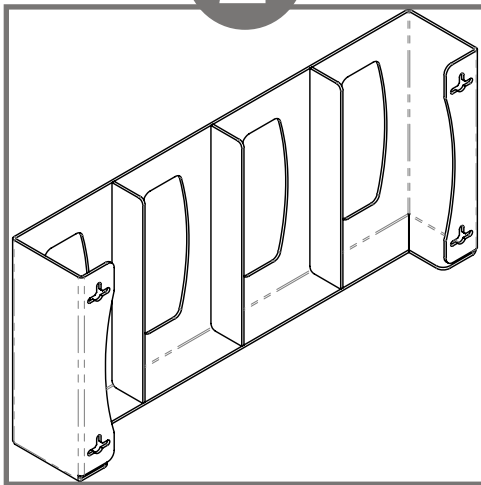

### Product Specifications (overall external dimensions):

- 22.63"W x 10.13"H x 4.00"D (57.5 cm x 25.7 cm x 10.2 cm)
- 1.9 lbs (0.9 kg) - approximated

### Mounting Specifications:

1

Unique shape of openings helps prevent over dispensing product.

2

Dividers keep glove boxes separate, easy to load, and stable without compromising aesthetics or effectiveness.