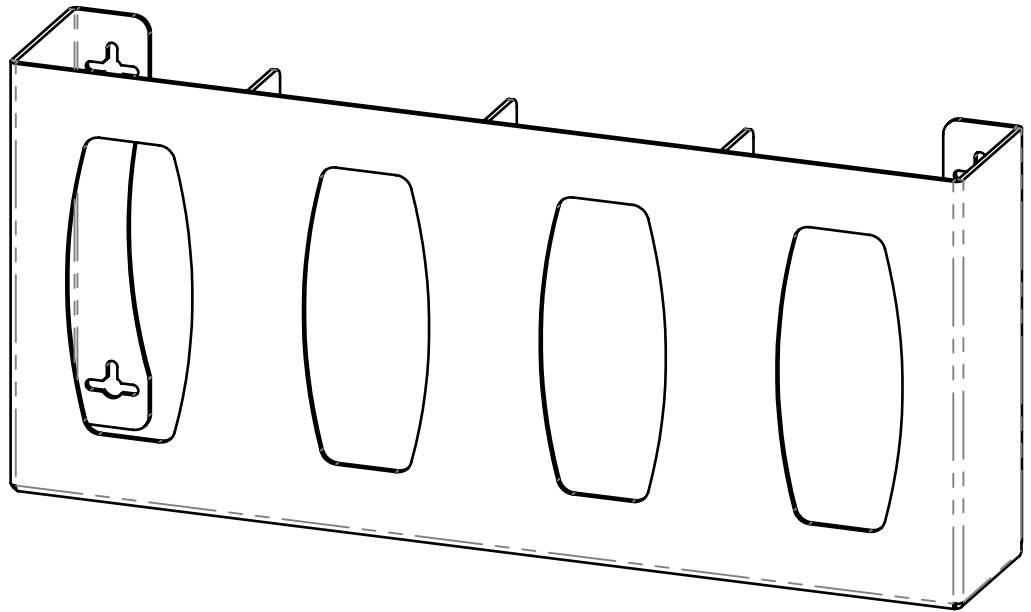

### Product Specifications (overall external dimensions):

- 22.63"W x 10.13"H x 4.00"D (57.5 cm x 25.7 cm x 10.2 cm)
- 1.9 lbs (0.9 kg) - approximated

### Mounting Specifications:

1

Unique shape of openings helps prevent over dispensing product.

2

Dividers keep glove boxes separate, easy to load, and stable without compromising aesthetics or effectiveness.