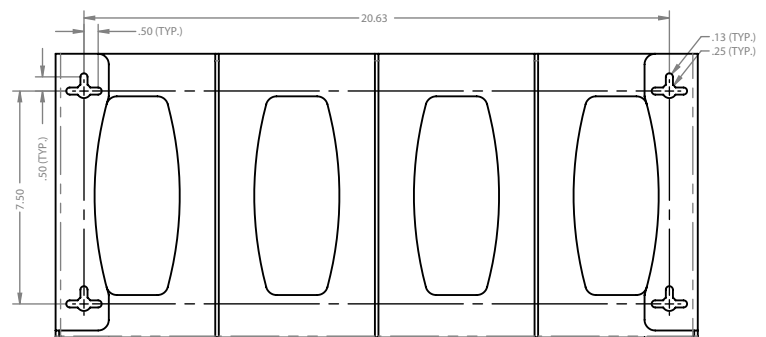

Mounting Specifications: