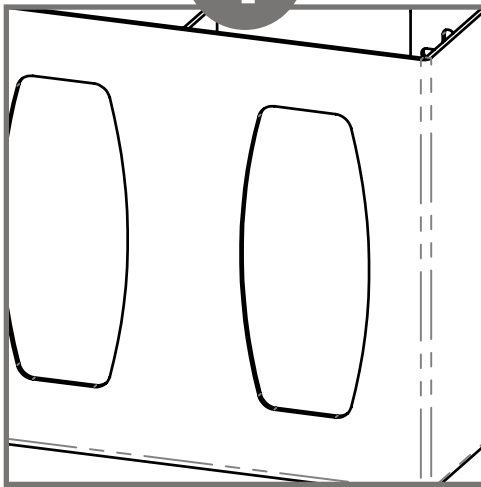

### Product Specifications (overall external dimensions):

- 22.63"W x 10.13"H x 4.00"D (57.5 cm x 25.7 cm x 10.2 cm)
- 1.9 lbs (0.9 kg) - approximated

### Mounting Specifications:

1

Unique shape of openings helps prevent over dispensing product.

2

Dividers keep glove boxes separate, easy to load, and stable without compromising aesthetics or effectiveness.